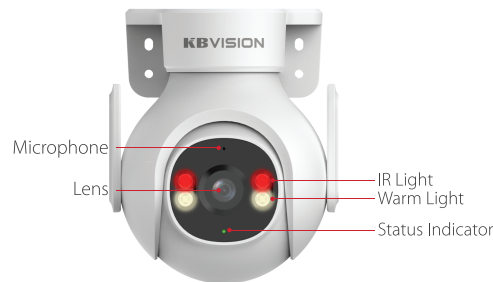

KX-S5BW

5MP Outdoor Fixed-focal Wi-Fi Pan & Tilt Network Camera

Design and specifications are subject to change without notice. Pictures in the document are for reference only, and the actual product shall prevail.

Specifications

Camera

Image Sensor	1/3" CMOS
Max. Resolution	2880 (H) × 1620 (V)
Electronic Shutter Speed	Auto/Manual 1/3 s–1/100,000 s
Illumination Distance	Up to 30 m (98.43 ft) (IR); Up to 30 m (98.43 ft) (Warm Light)
Illuminator On/Off Control	Auto
Illuminator Number	2 (IR LED); 2 (Warm light)
Angle Adjustment	Pan: 0°–355°; Tilt: 0°–90°

Lens

Max. Aperture	F1.6
Field of View	H: 78°; V: 40°; D: 93°

Intelligence

Vehicle Detection	Yes
Human Detection	Yes

Video

Video Compression	H.265
Video Frame Rate	Main stream: 2880 × 1620@(1-25/30 fps) sub stream: 640 × 360@(1-25/30 fps) *The values above are the max. frame rates of each stream; for multiple streams, the values will be subjected to the total encoding capacity.
Resolution	5M (2880 × 1620); nHD (640 × 360)
Video Bit Rate	H.265: 80 kbps–4096 kbps
Day/Night	Auto(ICR)/Color/B/W
WDR	DWDR
Motion Detection	Yes
Smart Illumination	Yes

Image Rotation	0°/180°

Audio

Built-in MIC	Yes, built-in Mic
Built-in Speaker	Yes, built-in speaker
Audio Compression	G.711a

Network

Network Port	RJ-45 (10/100 Base-T)
Wi-Fi	IEEE 802.11b/g/n/ax 2.412-2.472 GHz, 2.4 G
Storage	Micro SD card (up to 256 GB)
Mobile Client	iOS;Android

Power

Power Supply	12 VDC, 1 A
Power Consumption	Basic: 1.68 W Max.: 4.56 W (H.265+warm light on)

Environment

Operating Temperature	–20 °C to +50 °C (–4 °F to +122 °F)
Operating Humidity	≤95%

Structure

Casing Material	Plastic
Product Dimensions	116 mm × 138 mm × 139 mm (4.57" × 5.43" × 5.47") (L × W × H)
Net Weight	425 g (0.94 lb)