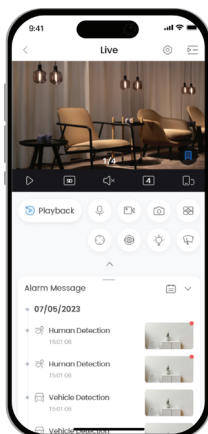

5MP

Clear images with sharp details

Smart Dual Light

Captures color details for post-event review

One Camera for 360° View

360° monitoring without blind spots

Sound and Light Alarm

Provides instant alarms to deter intruders

Automatic tracking of targets

Abnormal Sound Alarm

Detects abnormal sounds and sends alarms in time

IP66 Protection

Withstands harsh environments

Wi-Fi 6

Seamless integration of speed and anti-interference

Bluetooth Pairing

Fast pairing with Bluetooth

H.265

Advanced H.265 compression technology

Micro SD Card

Low-cost storage

Upgrade Your Experience with KBView Plus

KX-S5BW

5MP Outdoor Fixed-focal Wi-Fi Pan & Tilt Network Camera