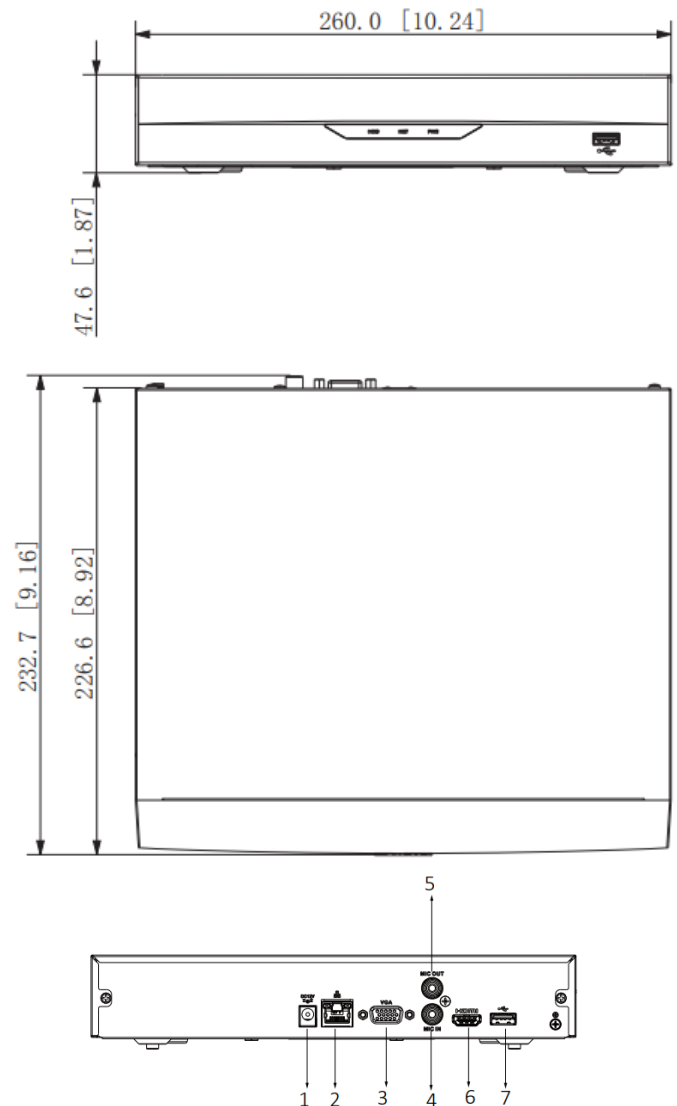

KX-CAi4K8104N2

4 Channel Compact 1U NVR

Design and specifications are subject to change without notice. Pictures in the document are for reference only, and the actual product shall prevail.

Alarm Linkage	Video recording, snapshot, log, preset, tour
Perimeter Protection	
Performance	2 channels
Object classification	Human/Vehicle secondary recognition for tripwire and intrusion
AI Search	Search by target classification (Human, Vehicle)
Alarm	
General Alarm	Motion detection, privacy masking, video loss, PIR alarm, IPC alarm
Anomaly Alarm	Front-end device going offline, storage error, full storage, IP conflict, MAC conflict, login lock, network security anomaly
Alarm Linkage	Video recording, snapshot, log, preset, tour
External Port	
HDD	1 SATA port, up to 8 TB. The maximum HDD capacity varies with environment temperature
USB	1 front USB 2.0 port, 1 rear USB 2.0 port
HDMI	1
VGA	1
Network	1 RJ-45 port (10/100 Mbps)
RCA Input	1
RCA Output	1
General Parameter	
Power Supply	DC12V, 1.5A
Power Consumption	Total output of NVR is ≤ 10W (without HDD)
Net Weight	0.81 kg (1.79 lb)
Gross weight	1.38 kg (3.04 lb)
Product Dimensions	260 mm × 232.7 mm × 47.6 mm (W × L × H) 10.24 inch × 9.16 inch × 1.87 inch (W × L × H)
Package Dimensions	89 mm × 333 mm × 315 mm (W × L × H) 3.50 inch × 13.11 inch × 12.40 inch (W × L × H)
Operating Temperature	-10°C to 55°C (+14°F to +113°F)
Storage Temperature	0°C to 40°C (+32°F to +104°F)
Operating Humidity	10%–93%
Storage Humidity	30%–85%
Operating Altitude	3000 m (9843 ft)
Installation	Desktop mounting

Dimensions (mm[inch])

- | | | | |
|---|--------------------------|---|-------------------------|
| 1 | DC 12V Power Input | 2 | Network Port |
| 3 | VGA Port | 4 | AUDIO IN, RCA Connector |
| 5 | AUDIO OUT, RCA Connector | 6 | HDMI Port |
| 7 | USB Port | | |