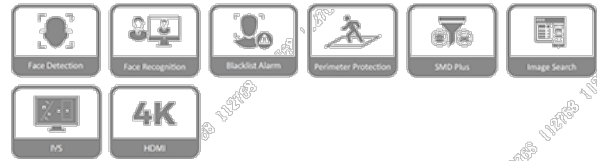

KX-CAi4K8104N2

4 Channel Compact 1U NVR

Design and specifications are subject to change without notice. Pictures in the document are for reference only, and the actual product shall prevail.

- New 4.0 user interface
- Remote surveillance, live view and video play on mobile phone App
- Max. decoding capability: 4x1080P@30fps. Supports adaptive decoding
- Supports mainstream cameras of ONVIF and RTSP protocols
- H.264/.H265/Smart H.264+/Smart H.265+/MJPEG, H.265 auto switch
- 1 VGA/1 HDMI simultaneous video output by default, the maximum resolution of HDMI is 4K; and non-simultaneous video output is also supported, the maximum resolution is 1080P
- 1-channel face detection and recognition (AI by NVR); or 2-channel perimeter detection (AI by NVR); or 4-channel SMD (AI by NVR); up to 10 face databases and 5,000 face images
- All-channel AI by camera: face detection and comparison, perimeter protection and SMD
- Security baseline 2.1

System	
Main Processor	Industrial-grade embedded processor
Operating System	Embedded Linux
Operation Interface	Web/operating in local GUI
Video	
Access Channel	4 channels
Network Bandwidth	80 Mbps for access, 80 Mbps for storage and 60 Mbps for forwarding.
Resolution	12M/8M/5M/4M/3M/2M/720P/D1
Decoding Capability	1ch 8MP@30fps 4ch 1080P@30fps
Video Output	1 VGA/1 HDMI simultaneous video output by default, the maximum resolution of HDMI is 4K
Multi-screen Display	1/4
Third Party Camera Access	Onvif, RTSP
Compression	
Video	H.264/.H265/Smart H.264+/Smart H.265+/MJPEG
Audio	PCM/G711A/G711U/G26/AAC
Network	
Network Protocol	HTTP, HTTPS, TCP/IP, IPv4, IPv6, RTSP, UDP, NTP, DHCP, DNS
Mobile Phone Access	Android, iOS
Interoperability	ONVIF (profile T/profile S/profile G), CGI, SDK
Browser	Chrome, IE9 or above, Firefox
Record Playback	