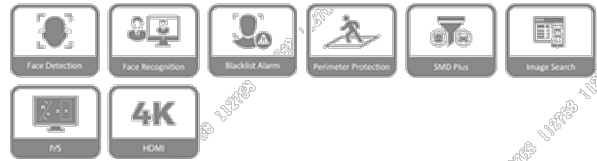

KX-CAi4K8108N2

8 Channel Compact 1U NVR

Design and specifications are subject to change without notice. Pictures in the document are for reference only, and the actual product shall prevail.

- New 4.0 user interface
- Remote surveillance, live view and video play on mobile phone App
- Max. decoding capability: 4x1080P@30fps. Supports adaptive decoding
- Supports mainstream cameras of ONVIF and RTSP protocols
- H.264/.H265/Smart H.264+/Smart H.265+/MJPEG, H.265 auto switch
- 1 VGA/1 HDMI simultaneous video output by default, the maximum resolution of HDMI is 4K; and non-simultaneous video output is also supported, the maximum resolution is 1080P
- 1-channel face detection and recognition (AI by NVR); or 2-channel perimeter detection (AI by NVR); or 4-channel SMD (AI by NVR); up to 10 face databases and 5,000 face images
- All-channel AI by camera: face detection and comparison, perimeter protection and SMD
- Security baseline 2.1

System	
Main Processor	Industrial-grade embedded processor
Operating System	Embedded Linux
Operation Interface	Web/operating in local GUI
Video	
Access Channel	8 channels
Network Bandwidth	80 Mbps for access, 80 Mbps for storage and 60 Mbps for forwarding.
Resolution	12M/8M/5M/4M/3M/2M/720P/D1
Decoding Capability	1ch 8MP@30fps 4ch 1080P@30fps
Video Output	1 VGA/1 HDMI simultaneous video output by default, the maximum resolution of HDMI is 4K
Multi-screen Display	1/4/8/9
Third Party Camera Access	Onvif, RTSP
Compression	
Video	H.264/.H265/Smart H.264+/Smart H.265+/MJPEG
Audio	PCM/G711A/G711U/G26/AAC
Network	
Network Protocol	HTTP, HTTPS, TCP/IP, IPv4, IPv6, RTSP, UDP, NTP, DHCP, DNS
Mobile Phone Access	Android, iOS
Interoperability	ONVIF (profile T/profile S/profile G), CGI, SDK
Browser	Chrome, IE9 or above, Firefox
Record Playback	