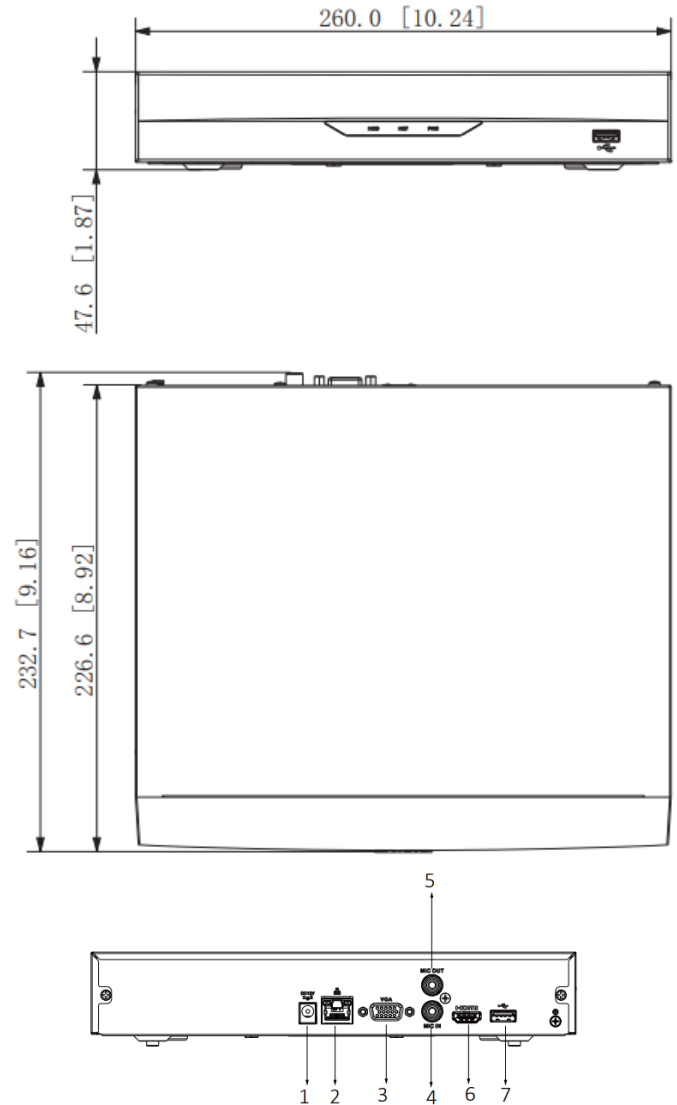

KX-CAi4K8108N2

8 Channel Compact 1U NVR

Design and specifications are subject to change without notice. Pictures in the document are for reference only, and the actual product shall prevail.

Alarm Linkage	Video recording, snapshot, log, preset, tour
Perimeter Protection	
Performance	2 channels
Object classification	Human/Vehicle secondary recognition for tripwire and intrusion
AI Search	Search by target classification (Human, Vehicle)
Alarm	
General Alarm	Motion detection, privacy masking, video loss, PIR alarm, IPC alarm
Anomaly Alarm	Front-end device going offline, storage error, full storage, IP conflict, MAC conflict, login lock, network security anomaly
Alarm Linkage	Video recording, snapshot, log, preset, tour
External Port	
HDD	1 SATA port, up to 8 TB. The maximum HDD capacity varies with environment temperature
USB	1 front USB 2.0 port, 1 rear USB 2.0 port
HDMI	1
VGA	1
Network	1 RJ-45 port (10/100 Mbps)
RCA Input	1
RCA Output	1
General Parameter	
Power Supply	DC12V, 1.5A
Power Consumption	Total output of NVR is ≤ 10W (without HDD)
Net Weight	0.81 kg (1.79 lb)
Gross weight	1.38 kg (3.04 lb)
Product Dimensions	260 mm × 232.7 mm × 47.6 mm (W × L × H) 10.24 inch × 9.16 inch × 1.87 inch (W × L × H)
Package Dimensions	89 mm × 333 mm × 315 mm (W × L × H) 3.50 inch × 13.11 inch × 12.40 inch (W × L × H)
Operating Temperature	-10°C to 55°C (+14°F to +113°F)
Storage Temperature	0°C to 40°C (+32°F to +104°F)
Operating Humidity	10%–93%
Storage Humidity	30%–85%
Operating Altitude	3000 m (9843 ft)
Installation	Desktop mounting

Dimensions (mm[inch])

- | | |
|----------------------------|---------------------------|
| 1 DC 12V Power Input | 2 Network Port |
| 3 VGA Port | 4 AUDIO IN, RCA Connector |
| 5 AUDIO OUT, RCA Connector | 6 HDMI Port |
| 7 USB Port | |