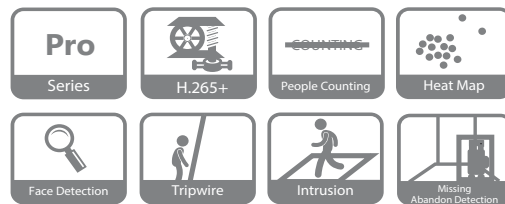

# KX-DW4K8832STNR3

32 Channel 2U 4K&H.265 Pro Network Video Recorder

- Smart H.265+/H.265/Smart H.264+/H.264/MJPEG
- Max 320Mbps Incoming Bandwidth
- Up to 12MP Resolution for Preview and Playback
- 2HDMI/VGA simultaneous video output