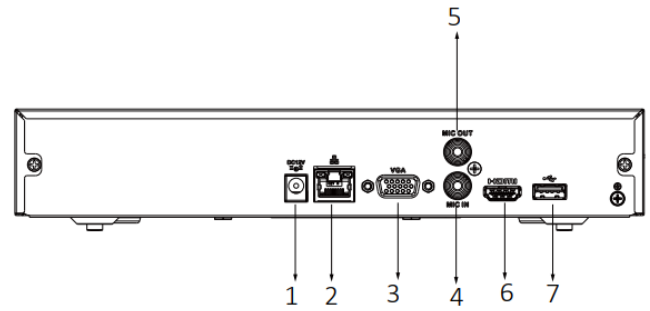

## 16 Channel Compact 1U NVR

Design and specifications are subject to change without notice. Pictures in the document are for reference only, and the actual product shall prevail.

Object classification	Human/Vehicle secondary recognition for tripwire and intrusion
AI Search	Search by target classification (human, vehicle)
<b>Alarm</b>	
General Alarm	Motion detection, privacy masking, video loss, PIR alarm, IPC alarm
Anomaly Alarm	Front-end device going offline, storage error, full storage, IP conflict, MAC conflict, login lock, network security anomaly
Alarm Linkage	Video recording, snapshot, log, preset, tour
<b>External Port</b>	
HDD	1 SATA port, up to 8 TB. The maximum HDD capacity varies with environment temperature
USB	1 front USB 2.0 port, 1 rear USB 2.0 port
HDMI	1
VGA	1
Network	1 RJ-45 port (10/100/1000 Mbps)
RCA Input	1
RCA Output	1
<b>General Parameter</b>	
Power Supply	DC 12V, 1.5A
Power Consumption	Total output of NVR is ≤ 10W (without HDD)
Net Weight	0.81 kg (1.79 lb)
Gross weight	1.38 kg (3.04 lb)
Product Dimensions	260 mm × 232.7 mm × 47.6 mm (W × L × H) 10.24 inch × 9.16 inch × 1.87 inch (W × L × H)

Package Dimensions	89 mm × 333 mm × 315 mm (W × L × H) 3.50 inch × 13.11 inch × 12.40 inch (W × L × H)
Operating Temperature	-10°C to +55°C (+14°F to +113°F)
Storage Temperature	0°C to +40°C (+32°F to +104°F)
Operating Humidity	10%–93%
Storage Humidity	30%–85%
Operating Altitude	3000 m (9843 ft)
Installation	Desktop mounting
<b>Panels</b>	