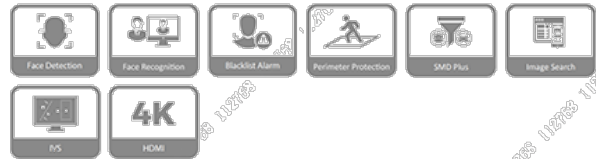

### 16 Channel Compact 1U NVR

Design and specifications are subject to change without notice. Pictures in the document are for reference only, and the actual product shall prevail.

- New 4.0 user interface
- Remote surveillance, live view and video play on mobile phone App
- Max. decoding capability: 4 × 1080p@30fps. Supports adaptive decoding
- Supports mainstream cameras of ONVIF and RTSP protocols
- H.264/.H265/Smart H.264+/Smart H.265+/MJPEG, H.265 auto switch
- 1 VGA/1 HDMI simultaneous video output by default, the maximum resolution of HDMI is 4K; and non-simultaneous video output is also supported, the maximum resolution is 1080p
- 1-channel face detection and recognition (AI by NVR); or 2-channel perimeter detection (AI by NVR); or 4-channel SMD (AI by NVR); up to 10 face databases and 5,000 face images
- Security baseline 2.1

System	
Main Processor	Industrial-grade embedded processor
Operating System	Embedded Linux
Operation Interface	Web/operating in local GUI
Video	
Access Channel	16 channels
Network Bandwidth	200 Mbps for access, 200 Mbps for storage and 100 Mbps for forwarding
Resolution	12M/8M/5M/4M/3M/2M/720p/D1
Decoding Capability	1-channel 8MP@30fps 4-channel 1080p@30fps
Video Output	1 VGA/1 HDMI simultaneous video output by default, the maximum resolution of HDMI is 4K
Multi-screen Display	1/4/8/9/16
Third Party Camera Access	Onvif, RTSP
Compression	
Video	H.264/.H265/Smart H.264+/Smart H.265+/MJPEG
Audio	PCM/G711A/G711U/G26/AAC
Network	
Network Protocol	HTTP, HTTPS, TCP/IP, IPv4, IPv6, RTSP, UDP, NTP, DHCP, DNS
Mobile Phone Access	Android, iOS
Interoperability	ONVIF (profile T/profile S/profile G), CGI, SDK
Browser	Chrome, IE9 or above, Firefox
Record Playback	
Multi-channel Playback	Up to 16 channels playback