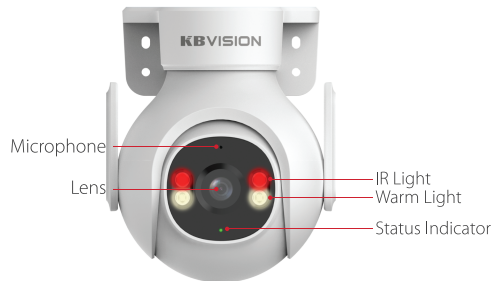

KX-S3BW

3MP Outdoor Fixed-focal Wi-Fi Pan & Tilt Network Camera

Design and specifications are subject to change without notice. Pictures in the document are for reference only, and the actual product shall prevail.

Specifications

Camera

Image Sensor	1/2.7" CMOS
Max. Resolution	2304 (H) × 1296 (V)
Electronic Shutter Speed	Auto/Manual 1/3 s–1/100,000 s
Illumination Distance	Up to 30 m (98.43 ft) (IR); Up to 30 m (98.43 ft) (Warm Light)
Illuminator On/Off Control	Auto
Illuminator Number	2 (IR LED); 2 (Warm light)
Angle Adjustment	Pan: 0°–355°; Tilt: 0°–90°

Lens

Max. Aperture	F1.6
Field of View	H: 87°; V: 44°; D: 105°

Intelligence

Vehicle Detection	Yes
Human Detection	Yes

Video

Video Compression	H.265
Video Frame Rate	Main stream: 2304 × 1296@(1-25/30 fps) sub stream: 640 × 360@(1-25/30 fps) *The values above are the max. frame rates of each stream; for multiple streams, the values will be subjected to the total encoding capacity.
Resolution	3M (2304 × 1296); nHD (640 × 360)
Video Bit Rate	H.265: 80 kbps–4096 kbps
Day/Night	Auto(ICR)/Color/B/W
WDR	DWDR
Motion Detection	Yes
Smart Illumination	Yes

Image Rotation	0°/180°

Audio

Built-in MIC	Yes, built-in Mic
Built-in Speaker	Yes, built-in speaker
Audio Compression	G.711a

Network

Network Port	RJ-45 (10/100 Base-T)
Wi-Fi	IEEE 802.11b/g/n/ax 2.412-2.472 GHz, 2.4 G
Storage	Micro SD card (up to 256 GB)
Mobile Client	iOS;Android

Power

Power Supply	12 VDC
Power Consumption	Basic: 1.56 W; Max.: 4.56 W (H.265+warm light on)

Environment

Operating Temperature	–20 °C to +50 °C (–4 °F to +122 °F)
Operating Humidity	≤95%

Structure

Casing Material	Plastic
Product Dimensions	116 mm × 138 mm × 139 mm (4.57" × 5.43" × 5.47") (L × W × H)
Net Weight	425 g (0.94 lb)