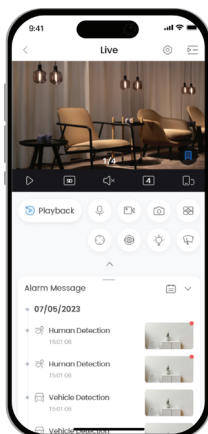

3MP

Clear images with sharp details

Smart Dual Light

Captures color details for post-event review

One Camera for 360° View

360° monitoring without blind spots

Sound and Light Alarm

Provides instant alarms to deter intruders

Automatic tracking of targets

Abnormal Sound Alarm

Detects abnormal sounds and sends alarms in time

IP66 Protection

Withstands harsh environments

Wi-Fi 6

Seamless integration of speed and anti-interference

Bluetooth Pairing

Fast pairing with Bluetooth

H.265

Advanced H.265 compression technology

Micro SD Card

Low-cost storage

Upgrade Your Experience with KBView Plus

KX-S3BW

3MP Outdoor Fixed-focal Wi-Fi Pan & Tilt Network Camera