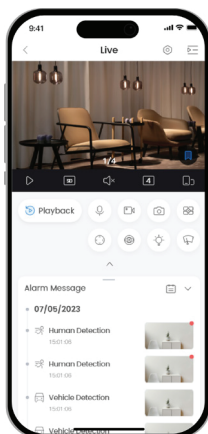

Smart Dual Light

Captures color details for post-event review

One Camera for 360° View

360° monitoring without blind spots

Sound and Light Alarm

Provides instant alarms to deter intruders

AI Human Detection

IP66 Protection

Withstands harsh environments

H.265

Advanced H.265 compression technology

SD Card

Low-cost storage

Upgrade Your Experience with KBView Plus

KX-S3W